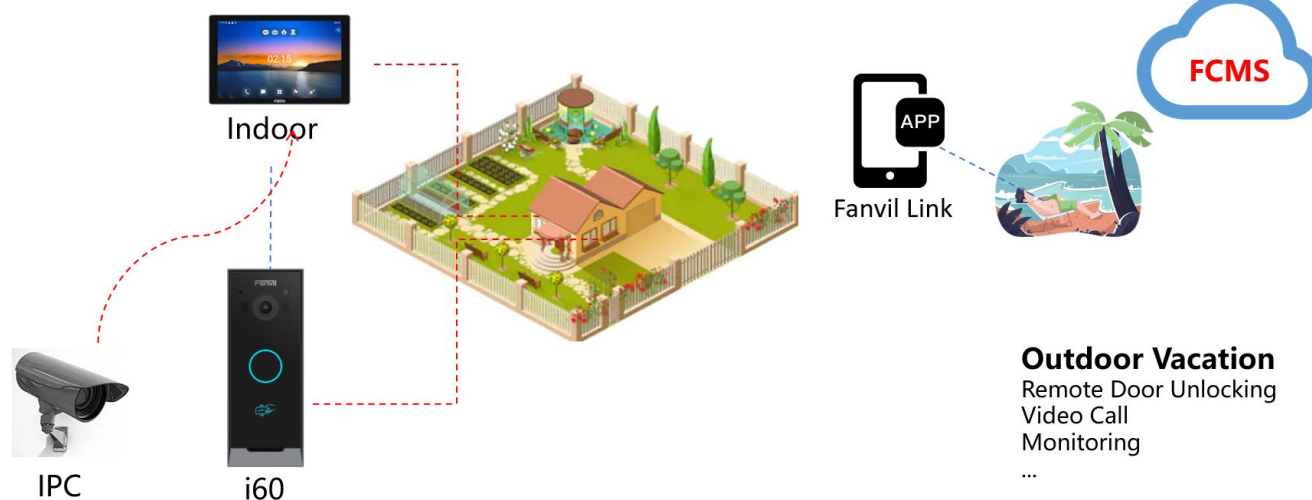

Fanvil i60 SIP Door Phone

Description

The i60 is a compact SIP door phone with a speed dial button and an IP65 rating for indoor and outdoor use. It supports various door-opening methods such as password, Bluetooth, IC/ID card, and DTMF Code for streamlined access management and is equipped with a 2 mega-pixel camera for audio and video communication. Compatible with SIP and ONVIF, it integrates with security systems and is ideal for villas, apartments, and communities.

Main Features

1 speed dial button

Equipped with a 2 mega-pixel HDR high-definition camera, it provides clearer imaging

IP65 high protection rating with wide temperature rate from -40°C to 70°C, suitable for harsh outdoor environments

Rich interfaces for security device connectivity

Supports the standard ONVIF protocol, providing high flexibility and excellent compatibility

Fanvil Technology Co., LTD

Add: 10F, Block A, Dualshine Global Science Innovation Center, Honglang North 2nd Road, Bao'An District, Shenzhen, China

Phone: 0755-26402199 E-mail: sales@fanvil.com Web: www.fanvil.com

Specifications

Panel Type	Multi-apartment, Community, Villa
Keyboard	1 Speed-dial Button
Body	ABS+PC
Colors	Panel: black, Housing: Gunmetal
Sensor	1/2.9-inch, COMS
Camera	2 Mpx, Support infrared
Viewing Angle	140°(FOV) 100°(Horizontal) 57°(Vertical)
Output video	H.264 (Baseline, Main Profile)
Light Sensitivity	0.1Lux
Card Storage	1,0000
Power Consumption	PoE:1.63~6.93W Adapter: 1.51~6.16W
Power Supply	DC 12V / 1A PoE 802.3af Class 3
Working Temperature	-40°C~+70°C
Storage temperature	-40°C~+70°C
Size of the Panel (LWH)	50*130*30mm
IP / IK Level	IP65
Installation	Wall-mounted Rain cover